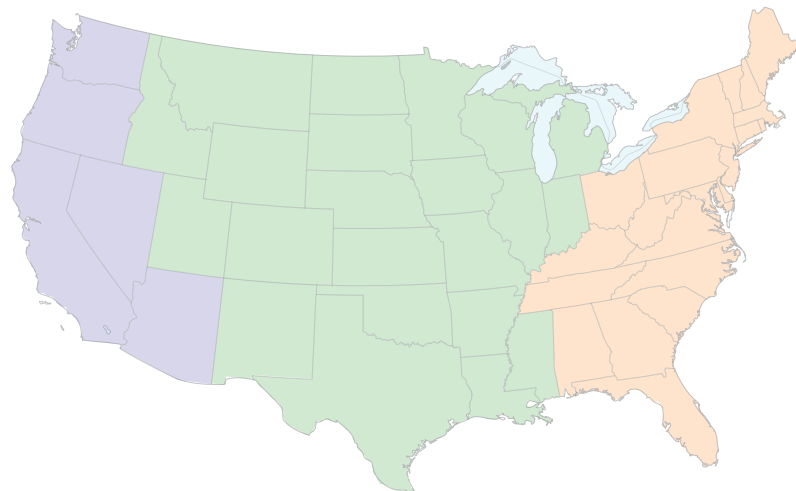

Grande Savoy Styles: Add \$40 Atelier Series Styles: Add \$100

Address Correction add \$20

¹ Additional fees apply for: Alaska, Hawaii, Puerto Rico or International destinations; Packages sent to DUCHATEAU; Residential Pickup; Packages over 70 lbs.

* Maintenance Oils must ship via Ground service or LTL. Cleaners and Adhesives may ship using any method.

Request a Quote for additional services at CustomerCare@duchateau.com

SHIPPING ZONES

WEST

Arizona
California
Nevada
Oregon
Washington

CENTRAL

Arkansas
Colorado
Idaho
Illinois
Indiana
Iowa
Kansas
Louisiana
Michigan
Minnesota
Mississippi

Missouri
Montana
Nebraska
New Mexico
N. Dakota
Oklahoma
S. Dakota
Texas
Utah
Wisconsin
Wyoming

EAST

Alabama
Connecticut
Delaware
DC
Florida
Georgia
Kentucky
Maine
Maryland
Massachusetts
New Hampshire

New Jersey
New York
N. Carolina
Ohio
Pennsylvania
Rhode Island
S. Carolina
Tennessee
Vermont
Virginia
W. Virginia