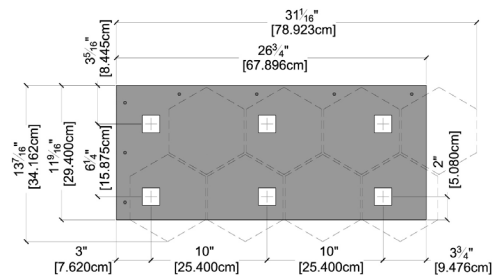

BOTTOM VIEW DIMENSIONS