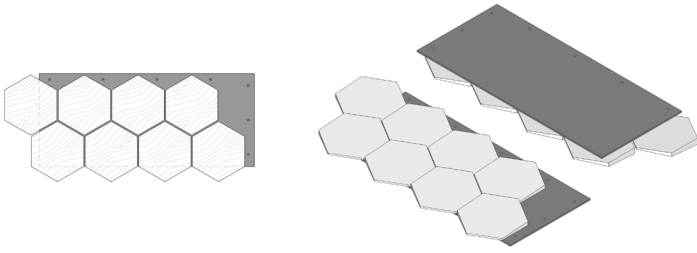

HEXO

CELESTIO COLLECTION

STANDARD TILE

LIGHTING STANDOFF

SPECIFICATIONS

◆ **SPECIES (s)**
Defined by color
(see color chart)

◆ **CUT PATTERN**
Angled

◆ **THICKNESS**
*15/16 inches (23.81 mm) Standard
*2 7/16 inches (61.91 mm) w/ Lighting Standoff

◆ **INSTALL DIRECTION**
Horizontal, Vertical or Diagonal

◆ **INSTALLATION**
Construction Adhesive & Screws

◆ **GRADE (s)**
Character

◆ **COVERAGE/TILE**
*2.15 sf. (0.200 m2) Standard
*2.15 sf. (0.200 m2) w/ Lighting Standoff