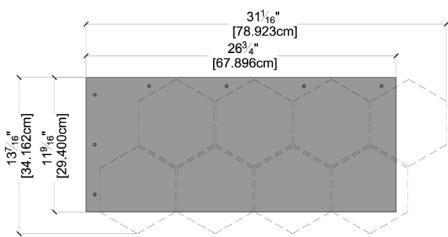

BOTTOM VIEW DIMENSIONS