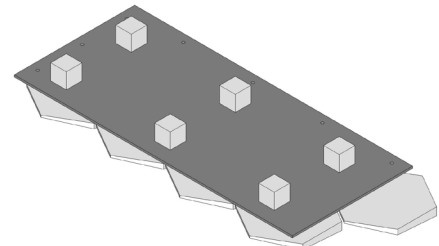

BOTTOM VIEW 3D MODEL

DUCHATEAU
THE GUILD / SIGNATURE / ATELIER

Product Sample Disclaimer

Installation and Performance Disclaimer

For more information, please contact us at 1-888-DUCHATEAU or visit duchateau.com