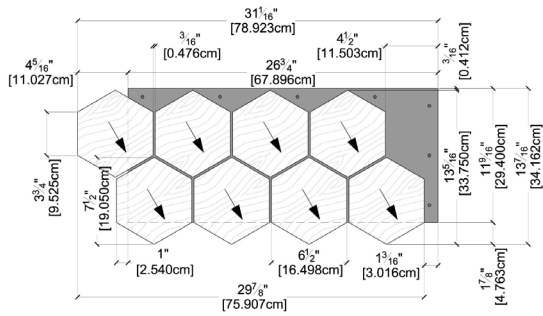

HEXO

CELESTIO COLLECTION

STANDARD TILE

TOP VIEW DIMENSIONS