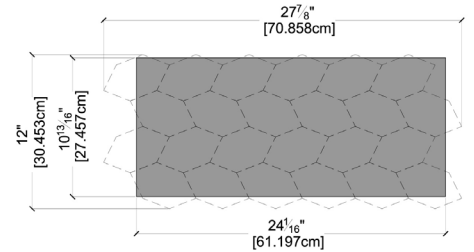

BOTTOM VIEW DIMENSIONS

SPECIFICATIONS

◆ **SPECIES (s)**

Defined by color (see color chart)

◆ **CUT PATTERN**

Angled

◆ **THICKNESS**

*15/16 inches (23.81 mm)

◆ **INSTALL DIRECTION**

Horizontal, Vertical or Diagonal

◆ **INSTALLATION**

Construction Glue & Nails

◆ **GRADE (s)**

Character

◆ **COVERAGE/TILE**

*1.93 sf. (0.179 m2)

◆ **WEIGHT/TILE**

*5.90 lbs. (2.67 kg) Walnut
*6.80 lbs. (3.08 kg) Oak

◆ **TILES/BOX**

8 Pieces

◆ **SURFACE TEXTURE (st)**

Defined by color (see color chart)

◆ **COVERAGE/BOX**

*15.44 sf. (1.434 m2)

◆ **WEIGHT/BOX**

*50.90 lbs. (23.08 kg) Walnut
*58.10 lbs. (26.35 kg) Oak

* Weight, coverage and dimensions may vary depending on finish and the natural expansion and contraction of wood.

COLORS / WOOD - 8 AVAILABLE

	AMERICAN WALNUT	ICEBERG	LUGANO	NOIR	OLDE DUTCH	OXFORD	SMOKE	STOUT
S	WALNUT	OAK	OAK	OAK	OAK	OAK	OAK	WALNUT
ST	SMOOTH	LIGHT WIRE BRUSH	LIGHT WIRE BRUSH	LIGHT WIRE BRUSH	LIGHT WIRE BRUSH	LIGHT WIRE BRUSH	LIGHT WIRE BRUSH	SMOOTH

DUCHATEAU
THE GUILD / SIGNATURE / ATELIER

Product Sample Disclaimer

Installation and Performance Disclaimer

For more information, please contact us at 1-888-DUCHATEAU or visit duchateau.com