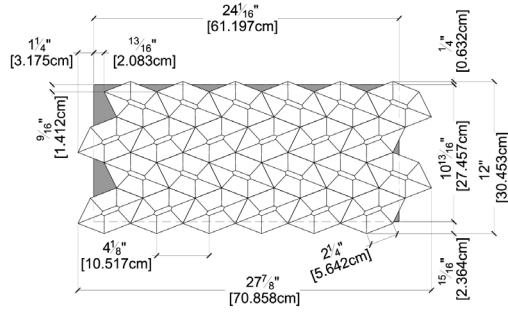

GEM

CELESTIO LEGNO COLLECTION

WOOD

TOP VIEW DIMENSIONS