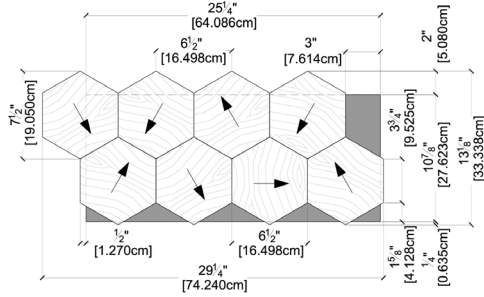

ANGLED HEXO

CELESTIO LEGNO COLLECTION

WOOD

TOP VIEW DIMENSIONS