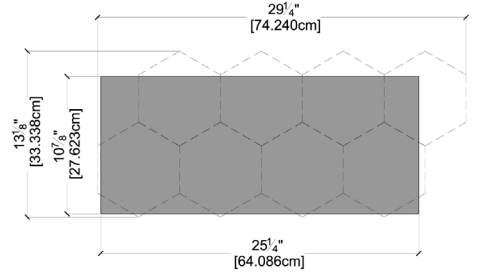

BOTTOM VIEW DIMENSIONS

SPECIFICATIONS

◆ **SPECIES (s)**

Defined by color
(see color chart)

◆ **CUT PATTERN**

Angled

◆ **THICKNESS**

*15/16 inches (23.81 mm)

◆ **INSTALL DIRECTION**

Horizontal, Vertical or Diagonal

◆ **INSTALLATION**

Construction Glue & Nails

◆ **GRADE (s)**

Character

◆ **COVERAGE/TILE**

*2.03 sf. (0.188 m2)

◆ **WEIGHT/TILE**

*5.50 lbs. (2.49 kg) Walnut
*6.30 lbs. (2.85 kg) Oak

◆ **TILES/BOX**

8 Pieces

◆ **SURFACE TEXTURE (st)**

Defined by color
(see color chart)

◆ **COVERAGE/BOX**

*16.24 sf. (1.508 m2)

◆ **WEIGHT/BOX**

*47.70 lbs. (21.63 kg) Walnut
*54.10 lbs. (24.53 kg) Oak

* Weight, coverage and dimensions may vary depending on finish and the natural expansion and contraction of wood.

COLORS / WOOD - 8 AVAILABLE

	AMERICAN WALNUT	ICEBERG	LUGANO	NOIR	OLDE DUTCH	OXFORD	SMOKE	STOUT
S	WALNUT	OAK	OAK	OAK	OAK	OAK	OAK	WALNUT
ST	SMOOTH	LIGHT WIRE BRUSH	LIGHT WIRE BRUSH	LIGHT WIRE BRUSH	LIGHT WIRE BRUSH	LIGHT WIRE BRUSH	LIGHT WIRE BRUSH	SMOOTH

DUCHATEAU
THE GUILD / SIGNATURE / ATELIER

Product Sample Disclaimer

Installation and Performance Disclaimer

For more information, please contact us at 1-888-DUCHATEAU or visit duchateau.com