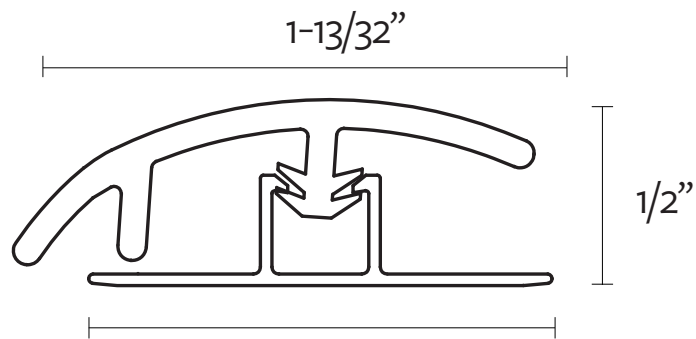

Vinyl DeLuxe LuxeTech 20 Mouldings

Stairnose

Thickness: 3/4" Width: 4" Length: 94-1/2"

T-Moulding

Thickness: 1/2" Width: 2" Length: 94-1/2"

Vinyl DeLuxe LuxeTech 20 Mouldings

Threshold

Thickness: $21/64''$ Width: $1-13/32''$ Length: $94-1/2''$

Reducer

Thickness: $1/2''$ Width: $1-13/32''$ Length: $94-1/2''$