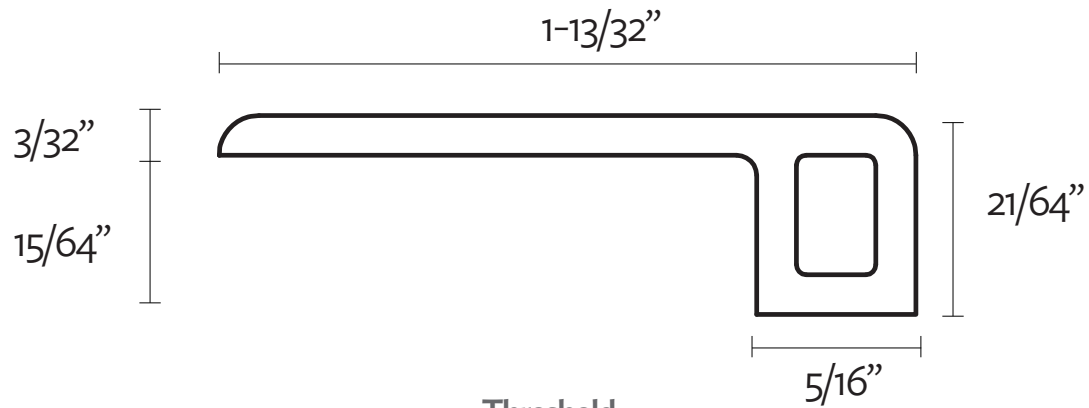

Vinyl DeLuxe LuxeTech 20 Mouldings

Stairnose

Thickness: 3/4" Width: 4" Length: 94-1/2"

T-Moulding

Thickness: 1/2" Width: 2" Length: 94-1/2"

Vinyl DeLuxe LuxeTech 20 Mouldings

Threshold

Thickness: $21/64''$ Width: $1-13/32''$ Length: $94-1/2''$

Reducer

Thickness: $1/2''$ Width: $1-13/32''$ Length: $94-1/2''$