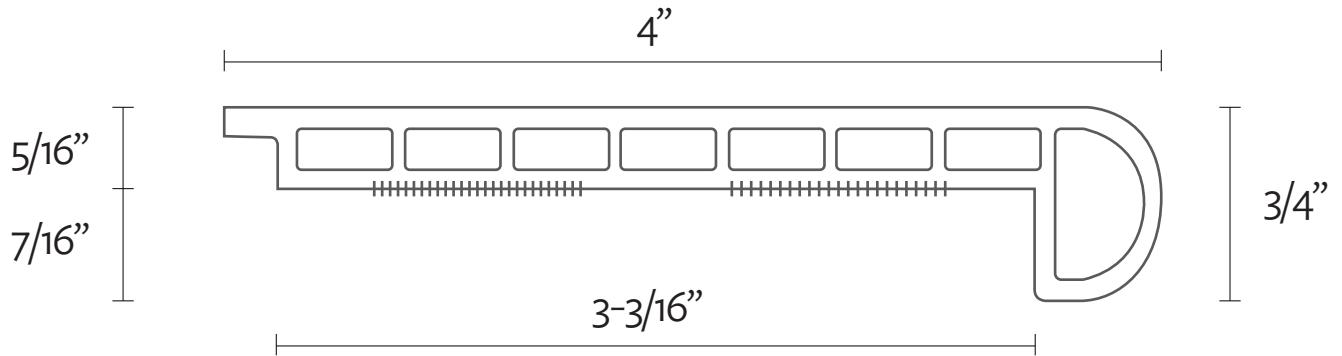

Vinyl DeLuxe LuxeTech 20 Mouldings

Stairnose

Thickness: 3/4" Width: 4" Length: 94-1/2"

T-Moulding

Thickness: 1/2" Width: 2" Length: 94-1/2"

Vinyl DeLuxe LuxeTech 20 Mouldings

Threshold

Thickness: $21/64''$ Width: $1-13/32''$ Length: $94-1/2''$

Reducer

Thickness: $1/2''$ Width: $1-13/32''$ Length: $94-1/2''$