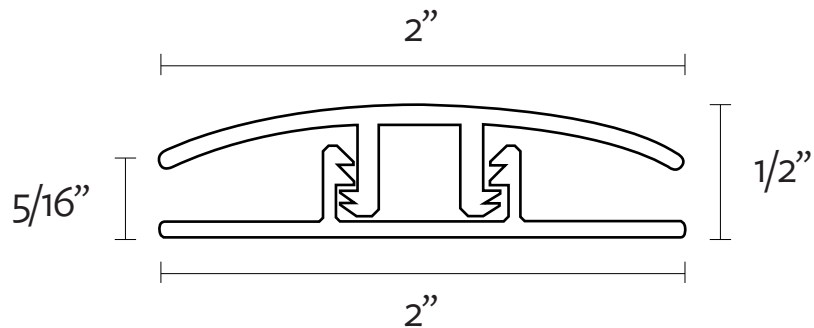

Vinyl DeLuxe LuxeTech 20 Mouldings

Stairnose

Thickness: 3/4" Width: 4" Length: 94-1/2"

T-Moulding

Thickness: 1/2" Width: 2" Length: 94-1/2"

Vinyl DeLuxe LuxeTech 20 Mouldings

Threshold

Thickness: $21/64''$ Width: $1-13/32''$ Length: $94-1/2''$

Reducer

Thickness: $1/2''$ Width: $1-13/32''$ Length: $94-1/2''$