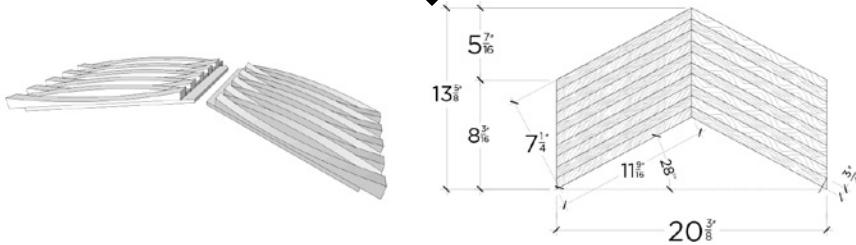

CURVA CHEVRON

a dramatic reinterpretation of the curve

Luxurious from every angle, DuChâteau Wall Coverings offer refined sophistication and depth to any surface with clean lines and geometric-inspired elegance.

WALL COVERINGS

SPECIFICATIONS & COLORS

- **SPECIES (s)**
  Defined per Finish
  (see color chart)
- **GRADE**
  Aged Character with Knots
- **SURFACE TEXTURE (st)**
  Defined per Finish
  (see color chart)
- **CUT PATTERN**
  Curved
- **COVERAGE/TILE**
  *1.15 sf. (0.106 m²)
- **COVERAGE/BOX**
  *18.4 sf. (1.70 m²)
- **THICKNESS**
  *1-3/16 inches (30.16 mm)
- **WEIGHT/TILE**
  *2.89 lbs. (1.31 kg) • Walnut
  *3.15 lbs. (1.80 kg) • White Oak
- **WEIGHT/BOX**
  *50.09 lbs. (22.72 kg) • Walnut
  *54.25 lbs. (24.60 kg) • White Oak
- **SETS/BOX**
  16
- **INSTALL DIRECTION**
  Horizontal, Vertical or Diagonal
- **INSTALLATION**
  Construction Glue &
  Fine Needle Nails
- **COLORS**
  13 Available
- **FIRE RESISTANT**
  Optional "A Rating" Fire Retardant
- Weight, coverage and dimensions may vary depending on finish and the natural expansion and contraction of wood.