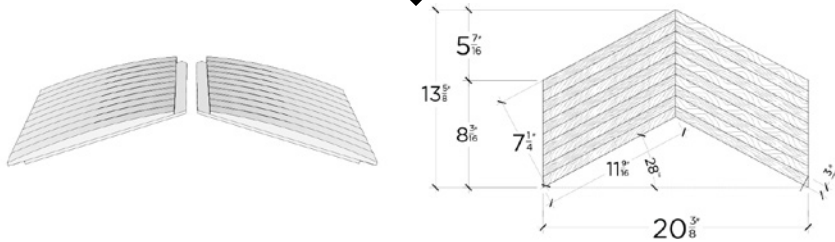

ARK CHEVRON

a classic redefined through volume

Luxurious from every angle, DuChâteau Wall Coverings offer refined sophistication and depth to any surface with clean lines and geometric-inspired elegance.

WALL COVERINGS

SPECIFICATIONS & COLORS

- **SPECIES (s)**
  Defined per Finish
  (see color chart)
- **GRADE**
  Aged Character with Knots
- **SURFACE TEXTURE (st)**
  Defined per Finish
  (see color chart)
- **CUT PATTERN**
  Curved
- **COVERAGE/TILE**
  *1.15 sf. (0.106 m²)
- **COVERAGE/BOX**
  *18.4 sf. (1.70 m²)
- **THICKNESS**
  *1-3/16 inches (30.16 mm)
- **WEIGHT/TILE**
  *4.36 lbs. (1.98 kg) • Walnut
  *4.78 lbs. (2.17 kg) • White Oak
- **WEIGHT/BOX**
  *73.61 lbs. (33.38 kg) • Walnut
  *80.33 lbs. (36.43 kg) • White Oak
- **SETS/BOX**
  16
- **INSTALL DIRECTION**
  Horizontal, Vertical or Diagonal
- **INSTALLATION**
  Construction Glue &
  Fine Needle Nails
- **COLORS**
  13 Available
- **FIRE RESISTANT**
  Optional "A Rating" Fire Retardant
- Weight, coverage and dimensions may vary depending on finish and the natural expansion and contraction of wood.