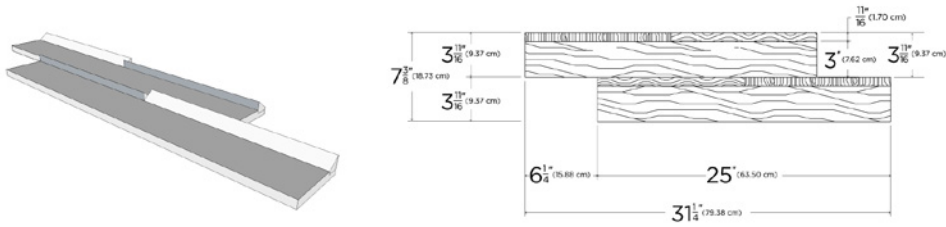

EDGE

the duality of inverted angles

Luxurious from every angle, DuChâteau Wall Coverings offer refined sophistication and depth to any surface with clean lines and geometric-inspired elegance.

WALL COVERINGS

SPECIFICATIONS & COLORS

- **SPECIES (s)**
  Defined per Finish (see color chart)
- **GRADE**
  Aged Character with Knots
- **SURFACE TEXTURE (st)**
  Defined per Finish (see color chart)
- **CUT PATTERN**
  Straight & Angled
- **COVERAGE/TILE**
  *1.29 sf. (0.120 m²)
- **COVERAGE/BOX**
  *20.64 sf. (1.92 m²)
- **THICKNESS**
  *15/16 inches (23.81 mm)
- **WEIGHT/TILE**
  *2.35 lbs. (1.07 kg) • Walnut
  *2.45 lbs. (1.11 kg) • White Oak
- **WEIGHT/BOX**
  *41.45 lbs. (18.80 kg) • Walnut
  *43.05 lbs. (19.53 kg) • White Oak
- **TILES/BOX**
  16
- **INSTALL DIRECTION**
  Horizontal, Vertical or Diagonal
- **INSTALLATION**
  Construction Glue & Fine Needle Nails
- **COLORS**
  12 Available
- **FIRE RESISTANT**
  Optional "A Rating" Fire Retardant
- Weight, coverage and dimensions may vary depending on finish and the natural expansion and contraction of wood.

ICEBERG	OLDE DUTCH	SILVER	SAND	SMOKE	LUGANO	NOIR	GOLD	AMERICAN WALNUT	BROWN ASH	GOLDEN OAK	STOUT
S WHITE OAK	WHITE OAK	WHITE OAK	WHITE OAK	WHITE OAK	WHITE OAK	WHITE OAK	WHITE OAK	WALNUT	WALNUT	WHITE OAK	WALNUT
ST LIGHT WIRE-BRUSH	LIGHT WIRE-BRUSH	LIGHT WIRE-BRUSH	LIGHT WIRE-BRUSH	LIGHT WIRE-BRUSH	LIGHT WIRE-BRUSH	LIGHT WIRE-BRUSH	LIGHT WIRE-BRUSH	SMOOTH	SMOOTH	SMOOTH	SMOOTH

Product Sample Disclaimer

Installation and Performance Disclaimer

For more information, please contact us at 1-888-DUCHATEAU or visit duchateau.com