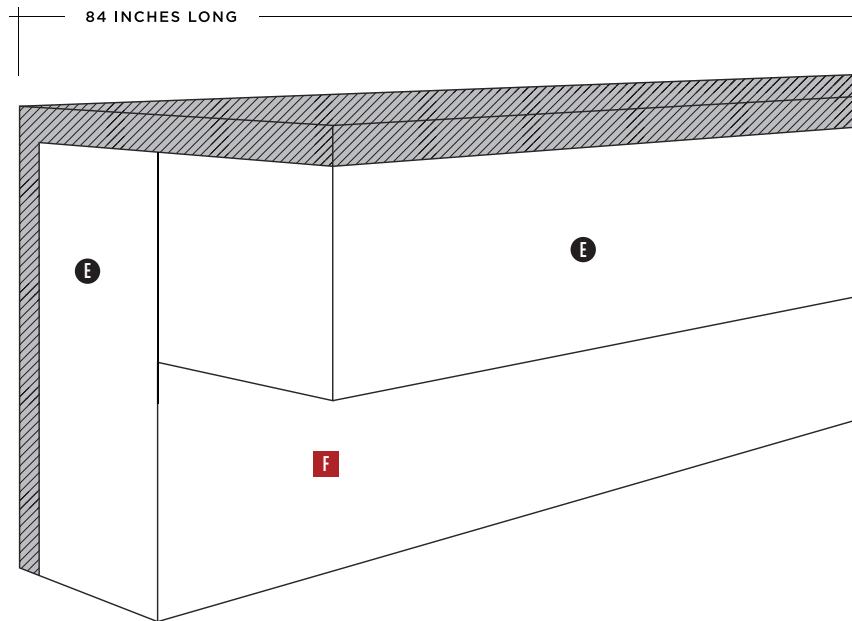

INTERIOR CORNER

new dimension of elegance

DuChâteau Wall Coverings offers a complete line of color-matched mouldings to transition and frame your luxury wall coverings.

* Weight, coverage and dimensions may vary depending on finish and the natural expansion and contraction of wood.

Product Sample Disclaimer

For more information, please contact us at 1-888-DUCHATEAU or visit duchateau.com

Installation and Performance Disclaimer