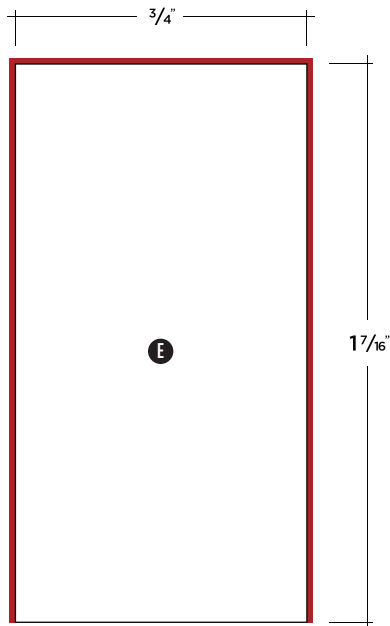

EDGE TRIM

the new dimension of elegance

DuChâteau Wall Coverings offers a complete line of color-matched mouldings to transition and frame your luxury wall coverings.

* Weight, coverage and dimensions may vary depending on finish and the natural expansion and contraction of wood.

Product Sample Disclaimer

For more information, please contact us at 1-888-DUCHATEAU or visit duchateau.com

Installation and Performance Disclaimer