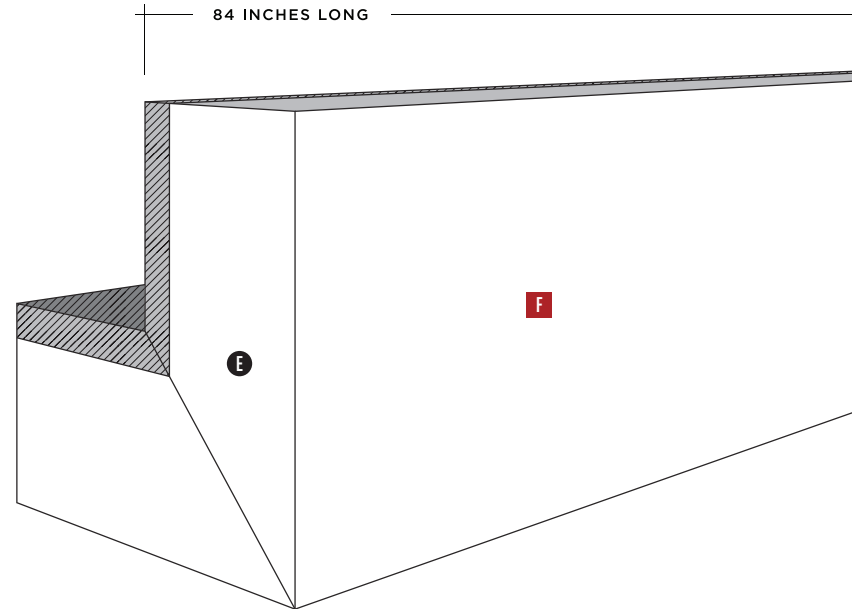

EXTERIOR CORNER

the new dimension of elegance

DuChâteau Wall Coverings offers a complete line of color-matched mouldings to transition and frame your luxury wall coverings.

* Weight, coverage and dimensions may vary depending on finish and the natural expansion and contraction of wood.

Product Sample Disclaimer

For more information, please contact us at 1-888-DUCHATEAU or visit duchateau.com

Installation and Performance Disclaimer