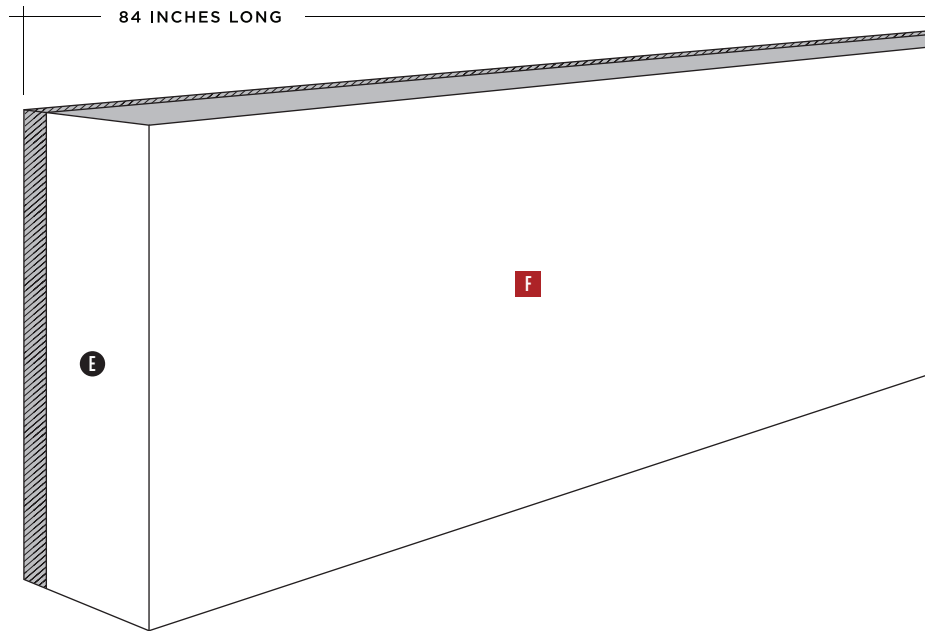

BASEBOARD

the new dimension of elegance

DuChâteau Wall Coverings offers a complete line of color-matched mouldings to transition and frame your luxury wall coverings.

* Weight, coverage and dimensions may vary depending on finish and the natural expansion and contraction of wood.

Product Sample Disclaimer

For more information, please contact us at 1-888-DUCHATEAU or visit duchateau.com

Installation and Performance Disclaimer