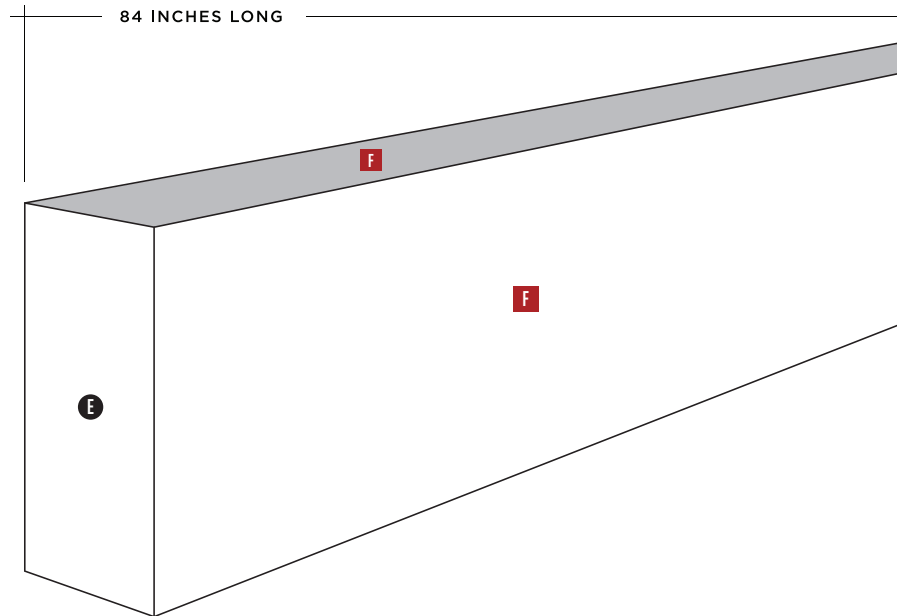

EDGE TRIM

the new dimension of elegance

DuChâteau Wall Coverings offers a complete line of color-matched mouldings to transition and frame your luxury wall coverings.

* Weight, coverage and dimensions may vary depending on finish and the natural expansion and contraction of wood.

Product Sample Disclaimer

For more information, please contact us at 1-888-DUCHATEAU or visit duchateau.com

Installation and Performance Disclaimer