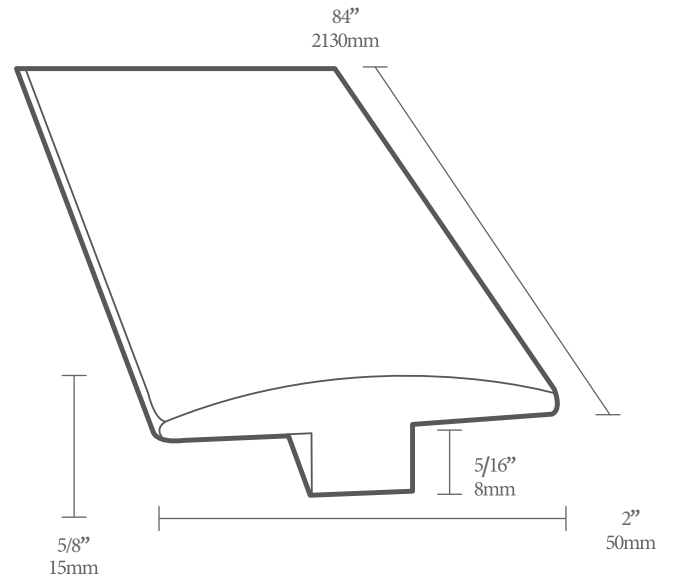

Hardwood Mouldings

We create custom treads, baseboards and crown mouldings.

All DuChâteau® moulding go through the same color treatments as flooring and will have the same color variations.

Stairnose

Thickness: 5/8" Width 3 1/2" Length: 84"

Reducer

Thickness: 5/8" Width 2" Length: 84"

Baby Threshold

Thickness: 7/11" Width 1 1/10" Length: 84"

T-Mold

Thickness: 5/8" Width 2" Length: 84"

Hardwood Mouldings

We create custom treads, baseboards and crown mouldings.

All DuChâteau® moulding go through the same color treatments as flooring and will have the same color variations.

Squarenose

Thickness: 5/8" Width: 3 1/2" Length: 84"