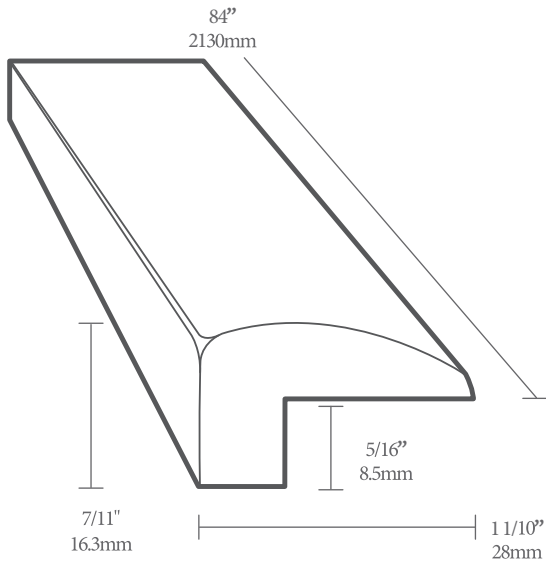

Hardwood Mouldings

We create custom treads, baseboards and crown mouldings.

All DuChâteau® moulding go through the same color treatments as flooring and will have the same color variations.

Stairnose

Thickness: 5/8" Width 3 1/2" Length: 84"

Reducer

Thickness: 5/8" Width 2" Length: 84"

Baby Threshold

Thickness: 7/11" Width 1 1/10" Length: 84"

T-Mold

Thickness: 5/8" Width 2" Length: 84"

Hardwood Mouldings

We create custom treads, baseboards and crown mouldings.

All DuChâteau® moulding go through the same color treatments as flooring and will have the same color variations.

Squarenose

Thickness: 5/8" Width: 3 1/2" Length: 84"