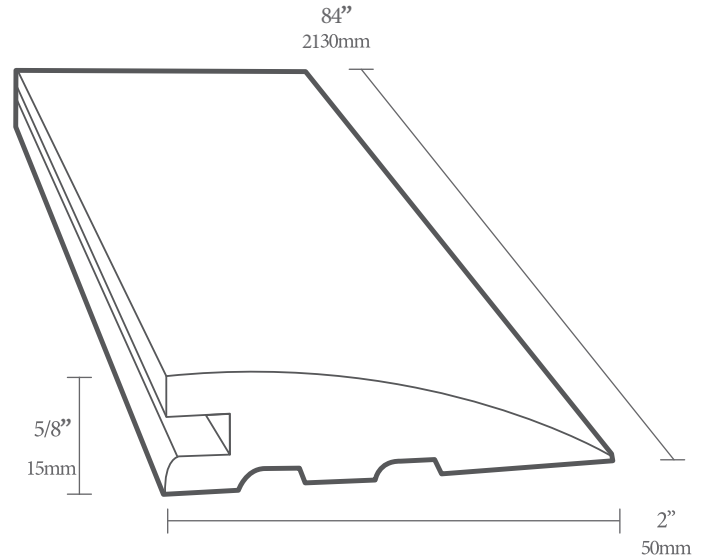

Hardwood Mouldings

We create custom treads, baseboards and crown mouldings.

All DuChâteau® moulding go through the same color treatments as flooring and will have the same color variations.

Stairnose

Thickness: 5/8" Width 3 1/2" Length: 84"

Reducer

Thickness: 5/8" Width 2" Length: 84"

Baby Threshold

Thickness: 7/11" Width 1 1/10" Length: 84"

T-Mold

Thickness: 5/8" Width 2" Length: 84"

Hardwood Mouldings

We create custom treads, baseboards and crown mouldings.

All DuChâteau® moulding go through the same color treatments as flooring and will have the same color variations.

Squarenose

Thickness: 5/8" Width: 3 1/2" Length: 84"