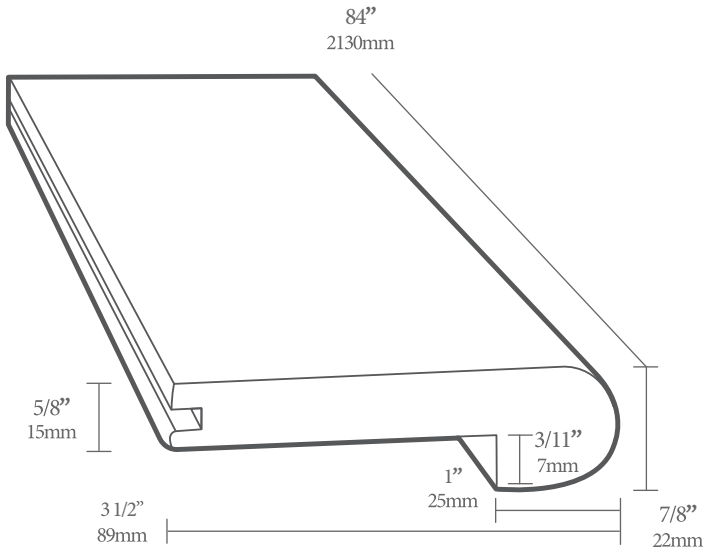

Hardwood Mouldings

We create custom treads, baseboards and crown mouldings.

All DuChâteau® moulding go through the same color treatments as flooring and will have the same color variations.

Stairnose

Thickness: 5/8" Width 3 1/2" Length: 84"

Reducer

Thickness: 5/8" Width 2" Length: 84"

Baby Threshold

Thickness: 7/11" Width 1 1/10" Length: 84"

T-Mold

Thickness: 5/8" Width 2" Length: 84"

Hardwood Mouldings

We create custom treads, baseboards and crown mouldings.

All DuChâteau® moulding go through the same color treatments as flooring and will have the same color variations.

Squarenose

Thickness: 5/8" Width: 3 1/2" Length: 84"