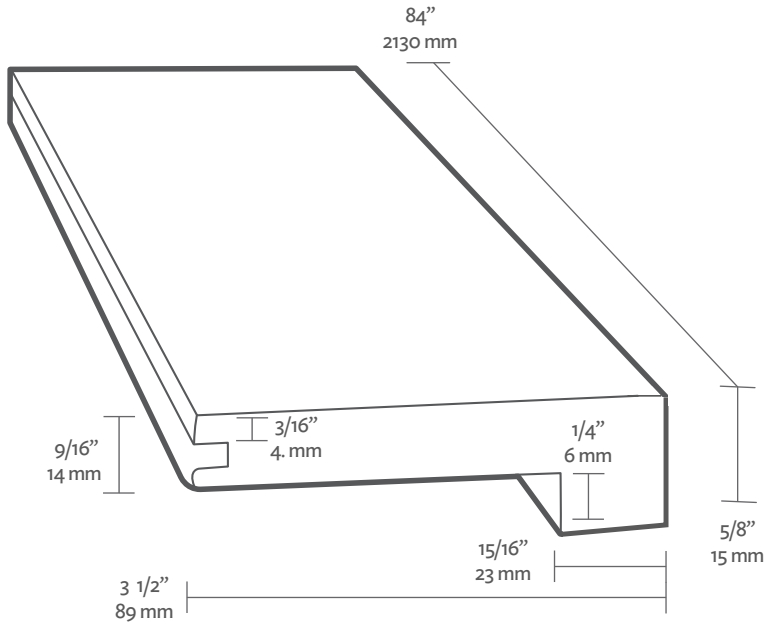

Reducer

Thickness: 5/8" Width 2" Length: 84"

Baby Threshold

Thickness: 7/11" Width 1 1/10" Length: 84"

T-Mold

Thickness: 5/8" Width 2" Length: 84"

Hardwood Mouldings

We create custom treads, baseboards and crown mouldings.

All DuChâteau® moulding go through the same color treatments as flooring and will have the same color variations.

Squarenose

Thickness: 5/8" Width: 3 1/2" Length: 84"