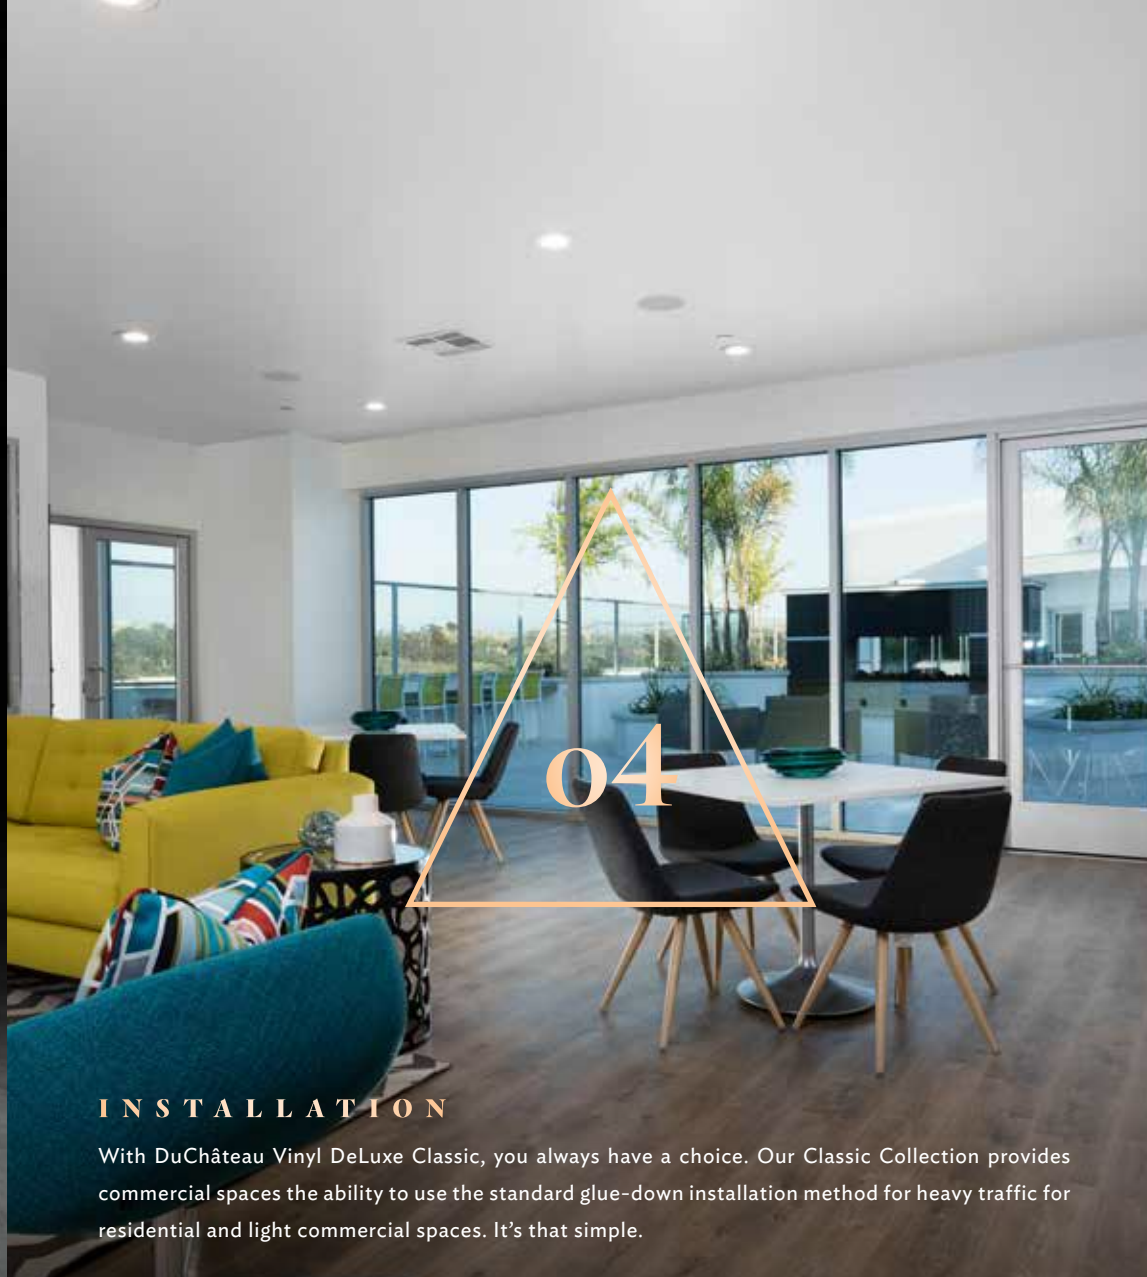

INSTALLATION

With DuChâteau Vinyl DeLuxe Classic, you always have a choice. Our Classic Collection provides commercial spaces the ability to use the standard glue-down installation method for heavy traffic for residential and light commercial spaces. It's that simple.