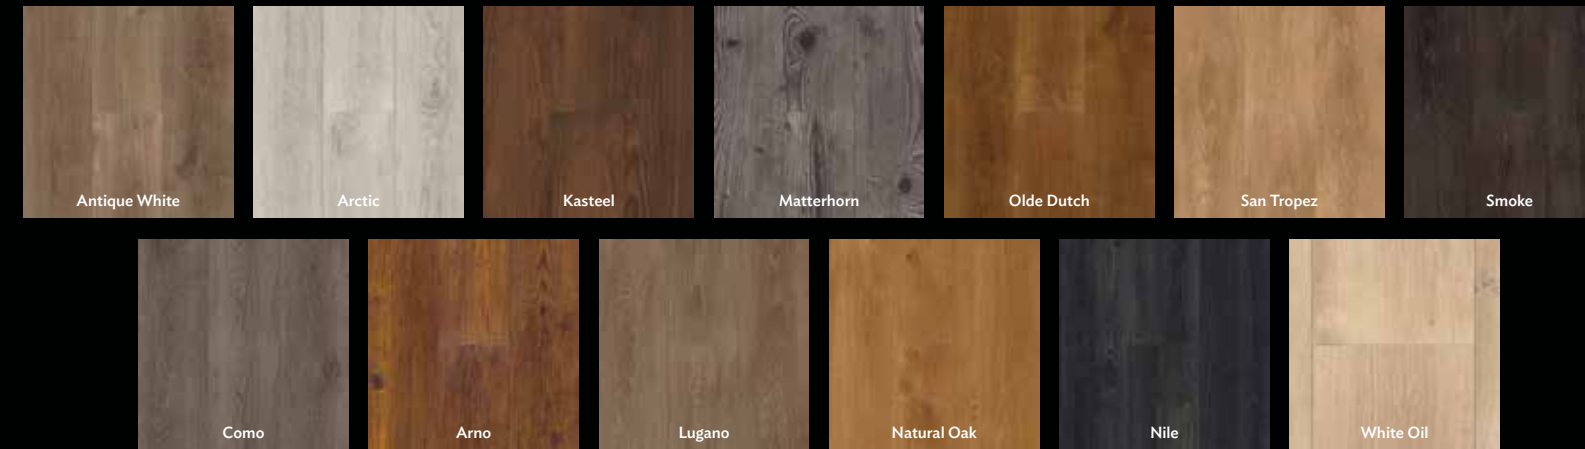

**VINYL
DELUXE**

CLASSIC

It is not easy to choose a luxury flooring that is meant to offer welcomed relief and be strong enough to handle daily life in both commercial and residential spaces. With an uncommon textured elegance, DuChâteau® Vinyl DeLuxe® Classic Collection brings a new level of warmth and resiliency to the world of vinyl.

Unmistakable Beauty

DUCHÂTEAU'S VINYL DELUXE CLASSIC

Available in 13 stunning colors, DuChâteau's Vinyl DeLuxe Classic Collection is the premier glue-down flooring option that meets both residential and commercial applications for high-traffic environments in need of a luxury hardwood alternative. **WARRANTY: 20-YEAR RESIDENTIAL; 10-YEAR COMMERCIAL**

REALISTIC WOOD SURFACE

We should never move so far away from nature that we forget our roots. DuChâteau Vinyl DeLuxe Classic Collection features realistic wood surfacing that bring that sense of nature indoors, while still meeting the needs of your design space. Don't just imagine the difference our floors make; see and feel the difference.

SUSTAINABILITY

DuChâteau's Vinyl DeLuxe Classic Collection features a variety of top quality simulated wood grain textures and patinas that were previously found only in our hardwood floors. The very same look and feel of our signature hardwoods can now be achieved in this ultra-durable, low-maintenance alternative. FloorScore® certified for low-VOC, DuChâteau Vinyl DeLuxe Classic Collection now coordinates flawlessly with a luxury lifestyle that can only be found with DuChâteau.